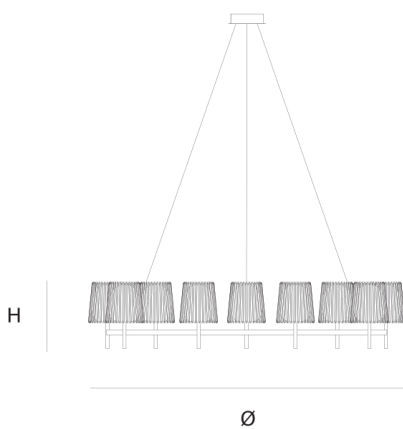

Product data sheet

Date: June 15th 2021

ABOUT **JULIA SINGLE**

CHANDELIER by Daniel Becker

A reinterpretation of the classic textile plissé shade. Julia series includes suspensions, chandeliers, wall, floor and table lamps. Each one consists of two shades: the outer is handmade of brass, while the inner is made of translucent glass. Both shades are connected to a classic table lamp in a way that signifies the present archetypal gesture.

DIMENSIONS

Ø 160 cm 63 inch
H 35 cm 13.8 inch

LIGHTSOURCE

9 x E14 led, 4W, 2340LM,
2000-2900K

FINISH

Chrome plated
Brass

TYPE.NR

CANOPY

Ø 17 cm 6.7 inch
H 5 cm 2 inch

INCLUDED

Yes

CABLELENGTH

Up to 200 cm 78 inch

| | |
|--------------------|----------------------------------------------------------------------------------------------------------------------|
| TYPE | chandelier |
| STANDARD | The fixture is supplied with dim to warm led lamps. Black canopy with cover plate in matching colour of the fixture. |
| OPTIONAL | |
| TRANSFORMER/DRIVER | n/a |
| DIMMING | led dimmer |